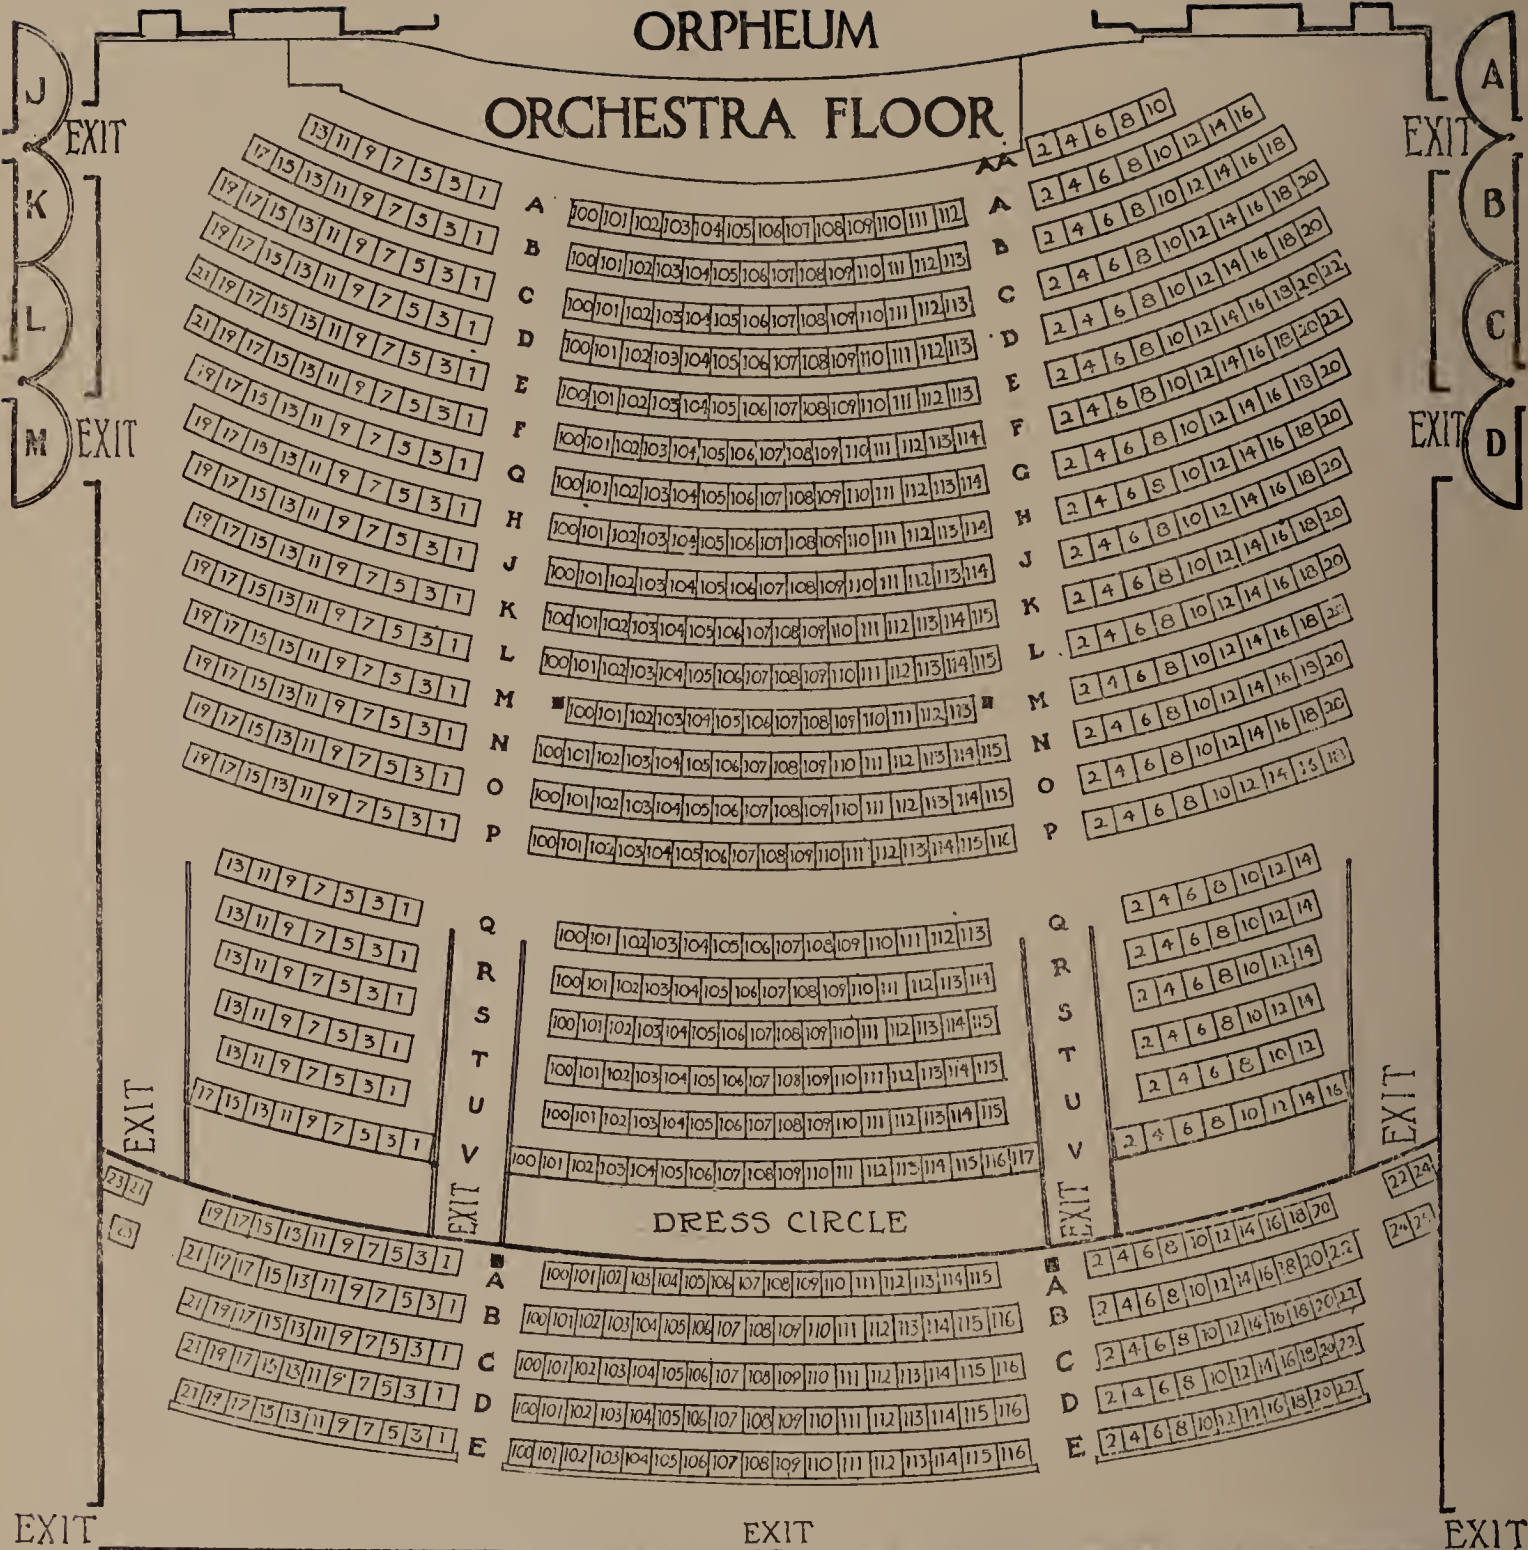

ORPHEUM

ORCHESTRA FLOOR

HERRICK Tickets all Theatres
COPLEY SQUARE
Phones 2329, 2330, 2331, Back Bay

EXIT
TO HAMILTON PL.

EXIT

EXIT

EXIT
TO WASHN & WINTERS ST